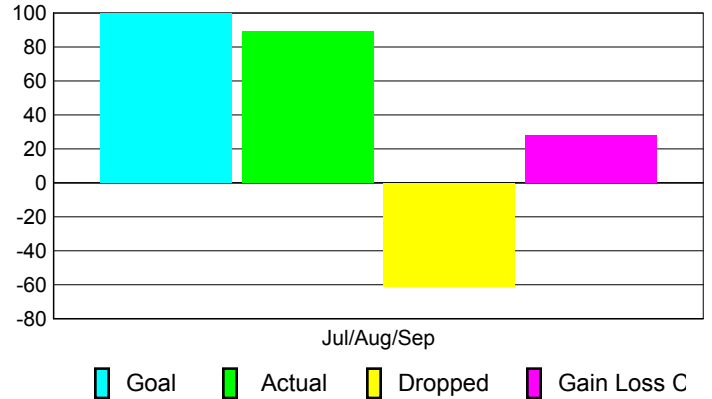

Membership Results 2010-2011

Goal, New, Dropped, Gain/Loss