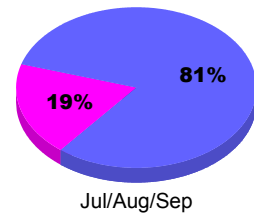

Membership Results
2010-2011

Membership
2009-2010

Month	Net Memb Goal	Actual New Memb	Actual Dropped Memb	Gain/Loss of Memb	Gain/Loss of Memb
Jul/Aug/Sep	100	89	-61	28	-72
Totals	100	89	-61	28	-72

Membership Results 2010-2011

Goal, New, Dropped, Gain/Loss

Comparison of Membership Gain/Loss

Current Year Compared to the Previous Year

Gender Comparison 2010-2011

Male Female