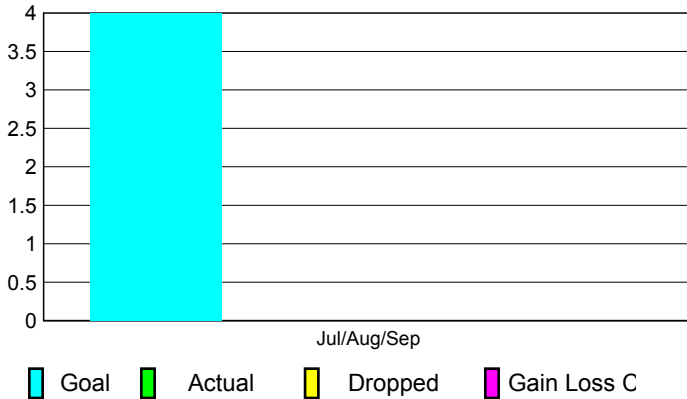

2010-2011 GMT Reports for District (or Undistricted) **District 324C2**

GMT: **Adv K G RAMA KRISHNA MUR**

Location: **INDIA**

GMT CA: **6**

CLUBS

Club Results
2010-2011

Clubs
2009-2010

Month	New Club Goal	Actual New Clubs	Actual Dropped Clubs	Gain/Loss of Clubs	Gain/Loss of Clubs
Jul/Aug/Sep	4	0	0	0	1
Totals	4	0	0	0	1

Club Results 2010-2011

Goal, New, Dropped, Gain/Loss

Comparison of Club Gain/Loss

Current Year Compared to the Previous Year

YTD Status Quo Clubs 2010-2011

Status Quo Clubs Compared to Status Quo Members

MEMBERSHIP